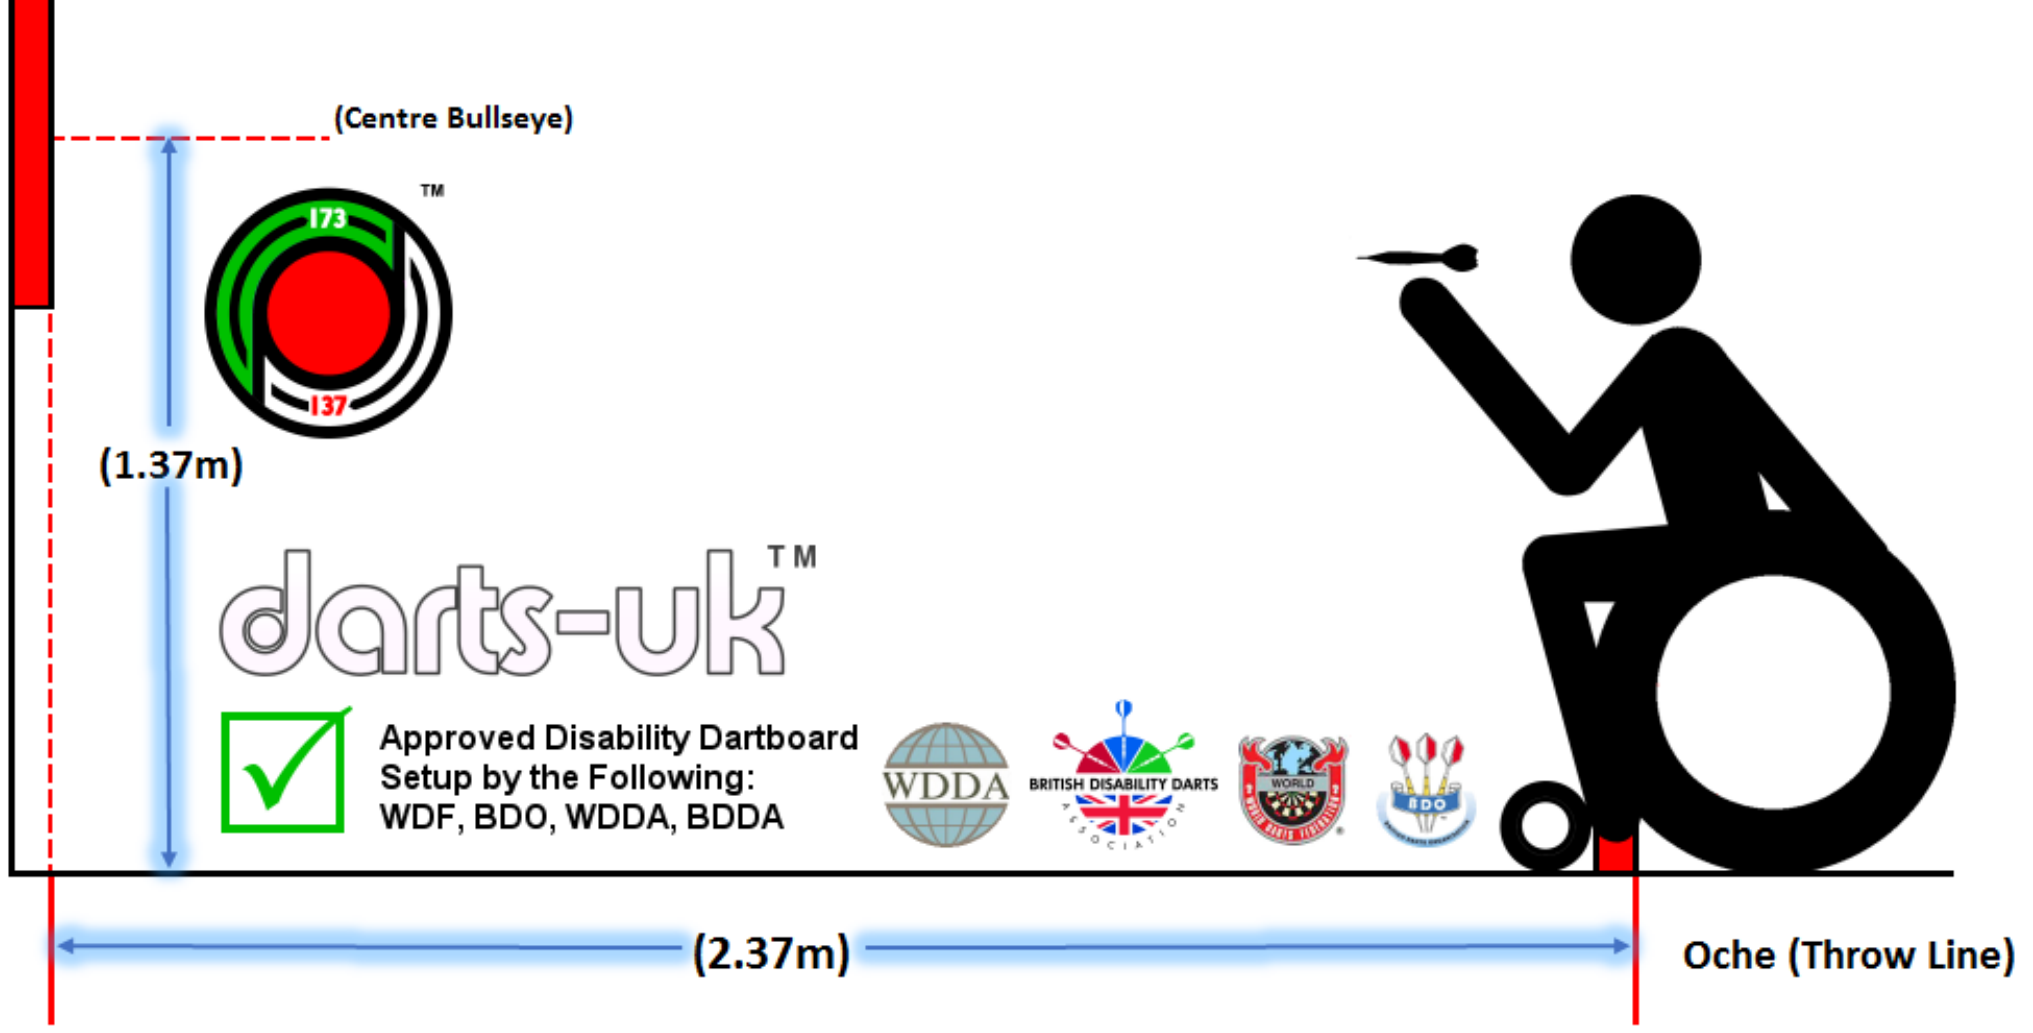

Darts-UK.co.uk - Wheelchair Dartboard Setup Diagram

BOTH REAR WHEELS OF THE WHEELCHAIR MUST BE BEHIND THE OCHE / THROW LINE

© 2016 Disability Darts Dartboard Setup. www.Darts-UK.co.uk Height to centre Bull 1.37m. Distance measured from the face of the board to the ground to the oche 2.37m. The triangle measurement from centre bull to the oche line is 2.74m